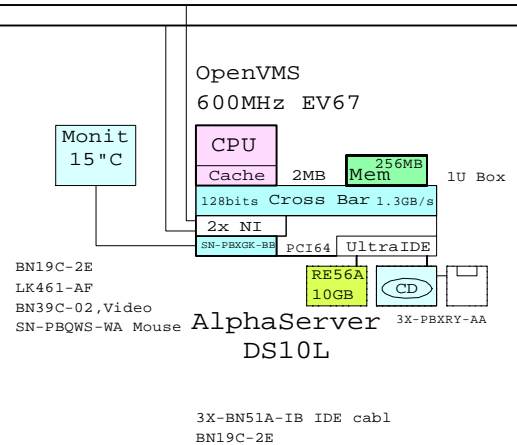

Ethernet
Ethernet

DS10L OpenVMS with External SCSI RAID

DS10L OpenVMS, SCSI, One-box

Bill of material

Part Number	Qty	Description
1	1	DY-71BAA-EA 1 AS DS10L 67/600 512MB OpenVMS
1.1	2	DS-RZ3EF-WA 2 18.2GB 10krRPM Ultra3 SCSI Disk
1.2	1	KZPBA-CA 1 PCI to UltraSCSI Adapter UWSE
2	1	VT510-A4 1 Text Terminal WH Intl No-hemi
3	1	3X-BN50A-02 1 Two drop SCSI cable, LED
4	2	BN19C-2E 2 PowerCable 240V, C-Europe
5	1	LK461-AF 1 VMS STYLE KEYBOARD, Fin/Swed

DS10L OpenVMS, IDE, One-box

Bill of material

Part Number	Qty	Description
1	1	DY-71BAA-DA 1 AS DS10L 67/600 256MB OpenVMS
1.1	1	3X-PBXRY-AA 1 Diskette/ 24x CD-ROM Combo
1.2	1	3X-RE56A-BA 1 DS10 10GB 7200 IDE-disk drive 1"
1.3	1	SN-PBXGK-BB 1 Elsa Gloria Synergy 8M Video Graphics
2	1	3R-VRQV5-24 1 COMPAQ V55 CLR MON,NH,TCO95
3	1	3X-BN51A-IB 1 One drop DS10L IDE cable
4	1	SN-PBQWS-WA 1 Standard Compaq opal mouse
5	1	BN39C-02 1 1.8 Video Extension Cable ****
6	2	BN19C-2E 2 PowerCable 240V, C-Europe
7	1	LK461-AF 1 VMS STYLE KEYBOARD, Fin/Swed

Bill of material

Part Number	Qty	Description
1	1	DY-71BAA-FA 1 AS DS10L 67/600 1GB OpenVMS
1.1	1	3X-PBXRY-AA 1 Diskette/ 24x CD-ROM Combo
1.2	1	3X-RE56A-BA 1 DS10 10GB 7200 IDE-disk drive 1"
1.3	1	KZPAC-CB 1 3 Chan. SCSI RAID 8MB UltraW
1.4	1	KZPSC-UB 1 Battery Backup for KZPSC
2	1	DS-BA356-KF 1 Pedestal Storage, UltraW, Single-Bus
2.1	7	DS-RZ1DD-VW 7 9.1GB 10000r UltraSCSI disk
3	1	DS-BA356-KF 1 Pedestal Storage, UltraW, Single-Bus
3.1	7	DS-RZ1DD-VW 7 9.1GB 10000r UltraSCSI disk
4	1	VT510-A4 1 Text Terminal WH Intl No-hemi
5	1	3X-BN51A-IB 1 One drop DS10L IDE cable
6	4	BN19C-2E 4 PowerCable 240V, C-Europe
7	2	BN37A-02 2 Ultra Cbl VHDCI - VHDCI
8	1	LK461-AF 1 VMS STYLE KEYBOARD, Fin/Swed