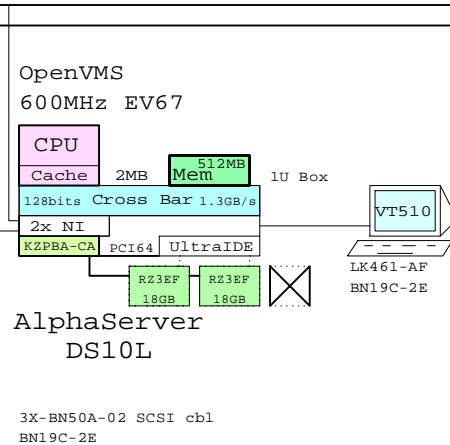

Ethernet
Ethernet

DS10L OpenVMS with External SCSI RAID

DS10L OpenVMS, SCSI, One-box

Bill of material

Part Number	Qty	Description
1	1	DY-71BAA-EA 1 AS DS10L 67/600 512MB OpenVMS
1.1	2	DS-RZ3EF-WA 2 18.2GB 10krRPM Ultra3 SCSI Disk
1.2	1	KZPBA-CA 1 PCI to UltraSCSI Adapter UWSE
2	1	VT510-A4 1 Text Terminal WH Intl No-hemi
3	1	3X-BN50A-02 1 Two drop SCSI cable, LED
4	2	BN19C-2E 2 PowerCable 240V, C-Europe
5	1	LK461-AF 1 VMS STYLE KEYBOARD, Fin/Swed

DS10L OpenVMS, IDE, One-box

Bill of material

Part Number	Qty	Description
1	1	DY-71BAA-DA 1 AS DS10L 67/600 256MB OpenVMS
1.1	1	3X-PBXRY-AA 1 Diskette/ 24x CD-ROM Combo
1.2	1	3X-RE56A-BA 1 DS10 10GB 7200 IDE-disk drive 1"
1.3	1	SN-PBXGK-BB 1 Elsa Gloria Synergy 8M Video Graphics
2	1	3R-VRQV5-24 1 COMPAQ V55 CLR MON,NH,TCO95
3	1	3X-BN51A-IB 1 One drop DS10L IDE cable
4	1	SN-PBQWS-WA 1 Standard Compaq opal mouse
5	1	BN39C-02 1 1.8 Video Extension Cable ****
6	2	BN19C-2E 2 PowerCable 240V, C-Europe
7	1	LK461-AF 1 VMS STYLE KEYBOARD, Fin/Swed

Bill of material

Part Number	Qty	Description
1	1	DY-71BAA-FA 1 AS DS10L 67/600 1GB OpenVMS
1.1	1	3X-PBXRY-AA 1 Diskette/ 24x CD-ROM Combo
1.2	1	3X-RE56A-BA 1 DS10 10GB 7200 IDE-disk drive 1"
1.3	1	KZPAC-CB 1 3 Chan. SCSI RAID 8MB UltraW
1.4	1	KZPSC-UB 1 Battery Backup for KZPSC
2	1	DS-BA356-KF 1 Pedestal Storage, UltraW, Single-Bus
2.1	7	DS-RZ1DD-VW 7 9.1GB 10000r UltraSCSI disk
3	1	DS-BA356-KF 1 Pedestal Storage, UltraW, Single-Bus
3.1	7	DS-RZ1DD-VW 7 9.1GB 10000r UltraSCSI disk
4	1	VT510-A4 1 Text Terminal WH Intl No-hemi
5	1	3X-BN51A-IB 1 One drop DS10L IDE cable
6	4	BN19C-2E 4 PowerCable 240V, C-Europe
7	2	BN37A-02 2 Ultra Cbl VHDCI - VHDCI
8	1	LK461-AF 1 VMS STYLE KEYBOARD, Fin/Swed