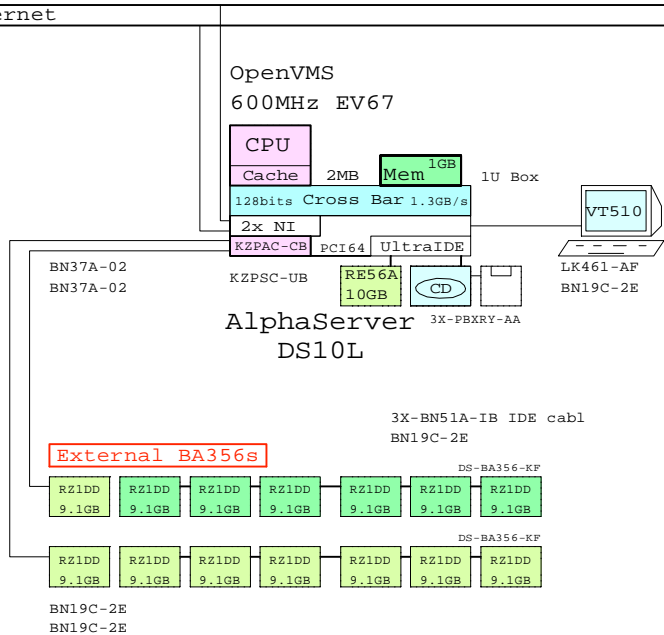

Ethernet
Ethernet

DS10L OpenVMS with External SCSI RAID

DS10L OpenVMS, SCSI, One-box

Bill of material

Part Number	Qty	Description
1	1	DY-71BAA-EA 1 AS DS10L 67/600 512MB OpenVMS
1.1	2	DS-RZ3EF-WA 2 18.2GB 10krRPM Ultra3 SCSI Disk
1.2	1	KZPBA-CA 1 PCI to UltraSCSI Adapter UWSE
2	1	VT510-A4 1 Text Terminal WH Intl No-hemi
3	1	3X-BN50A-02 1 Two drop SCSI cable, LED
4	2	BN19C-2E 2 PowerCable 240V, C-Europe
5	1	LK461-AF 1 VMS STYLE KEYBOARD, Fin/Swed

DS10L OpenVMS, IDE, One-box

Bill of material

Part Number	Qty	Description
1	1	DY-71BAA-DA 1 AS DS10L 67/600 256MB OpenVMS
1.1	1	3X-PBXRY-AA 1 Diskette/ 24x CD-ROM Combo
1.2	1	3X-RE56A-BA 1 DS10 10GB 7200 IDE-disk drive 1"
1.3	1	SN-PBXGK-BB 1 Elsa Gloria Synergy 8M Video Graphics
2	1	3R-VRQV5-24 1 COMPAQ V55 CLR MON,NH,TCO95
3	1	3X-BN51A-IB 1 One drop DS10L IDE cable
4	1	SN-PBQWS-WA 1 Standard Compaq opal mouse
5	1	BN39C-02 1 1.8 Video Extension Cable ****
6	2	BN19C-2E 2 PowerCable 240V, C-Europe
7	1	LK461-AF 1 VMS STYLE KEYBOARD, Fin/Swed

Bill of material

Part Number	Qty	Description
1	1	DY-71BAA-FA 1 AS DS10L 67/600 1GB OpenVMS
1.1	1	3X-PBXRY-AA 1 Diskette/ 24x CD-ROM Combo
1.2	1	3X-RE56A-BA 1 DS10 10GB 7200 IDE-disk drive 1"
1.3	1	KZPAC-CB 1 3 Chan. SCSI RAID 8MB UltraW
1.4	1	KZPSC-UB 1 Battery Backup for KZPSC
2	1	DS-BA356-KF 1 Pedestal Storage, UltraW, Single-Bus
2.1	7	DS-RZ1DD-VW 7 9.1GB 10000r UltraSCSI disk
3	1	DS-BA356-KF 1 Pedestal Storage, UltraW, Single-Bus
3.1	7	DS-RZ1DD-VW 7 9.1GB 10000r UltraSCSI disk
4	1	VT510-A4 1 Text Terminal WH Intl No-hemi
5	1	3X-BN51A-IB 1 One drop DS10L IDE cable
6	4	BN19C-2E 4 PowerCable 240V, C-Europe
7	2	BN37A-02 2 Ultra Cbl VHDCI - VHDCI
8	1	LK461-AF 1 VMS STYLE KEYBOARD, Fin/Swed