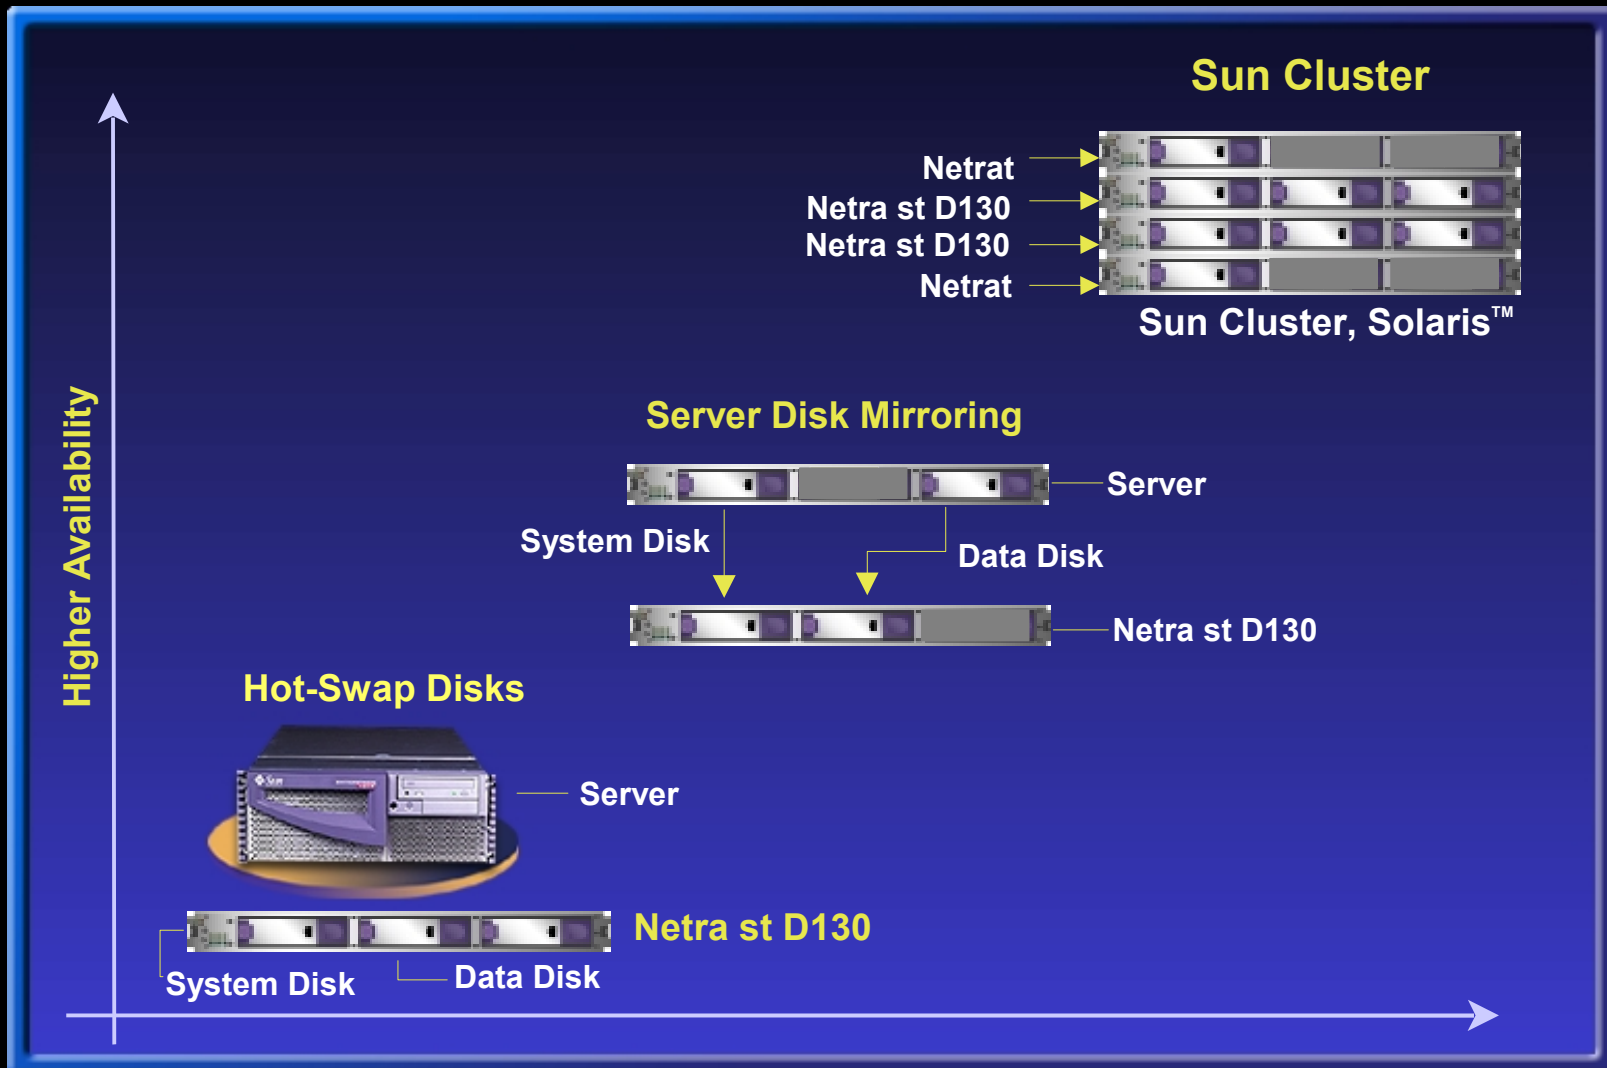

Netra st D130 Applications: Server Availability